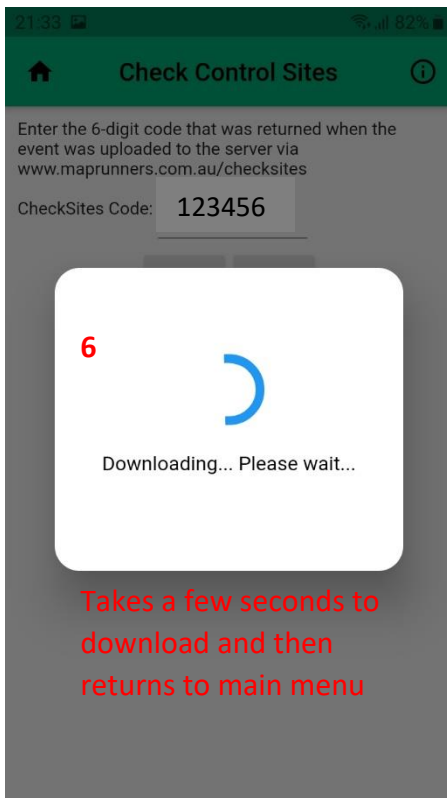

How to download MapRun Check Sites course and start timing

Each control registers with a beep/vibration and the 'Punched' number goes up. When you pass through the Finish, timing stops and you'll get a notification. You can upload your time/splits manually to MapRun servers and also Strava.