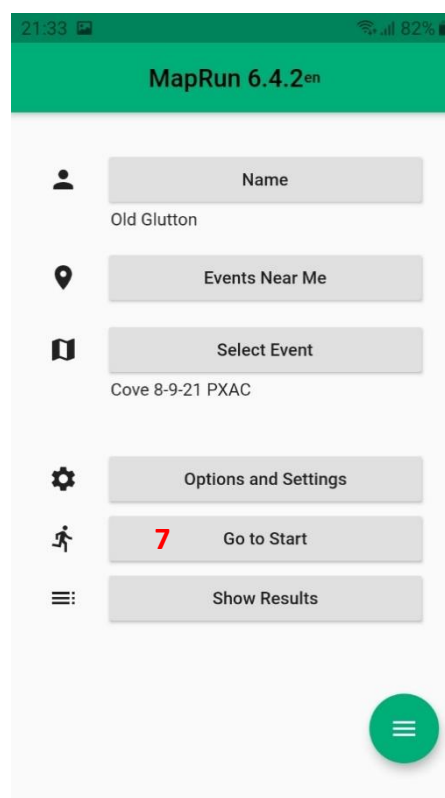

How to download MapRun Check Sites course and start timing

Each control registers with a beep/vibration and the 'Punched' number goes up. When you pass through the Finish, timing stops and you'll get a notification. You can upload your time/splits manually to MapRun servers and also Strava.