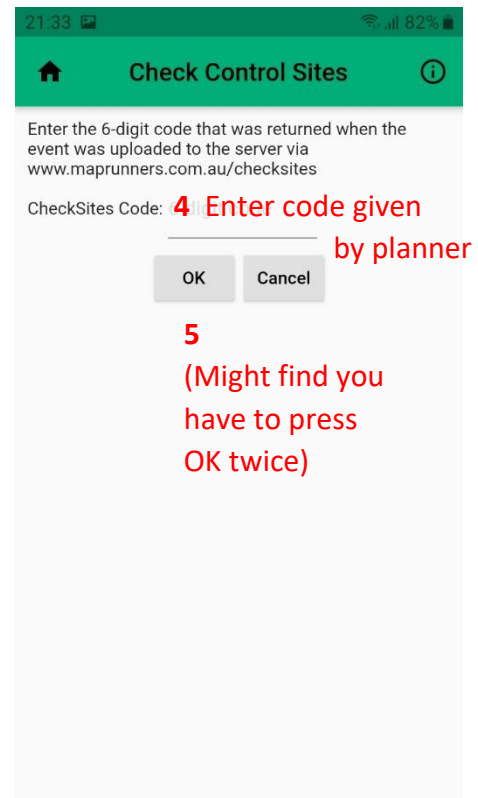

How to download MapRun Check Sites course and start timing

Each control registers with a beep/vibration and the 'Punched' number goes up. When you pass through the Finish, timing stops and you'll get a notification. You can upload your time/splits manually to MapRun servers and also Strava.