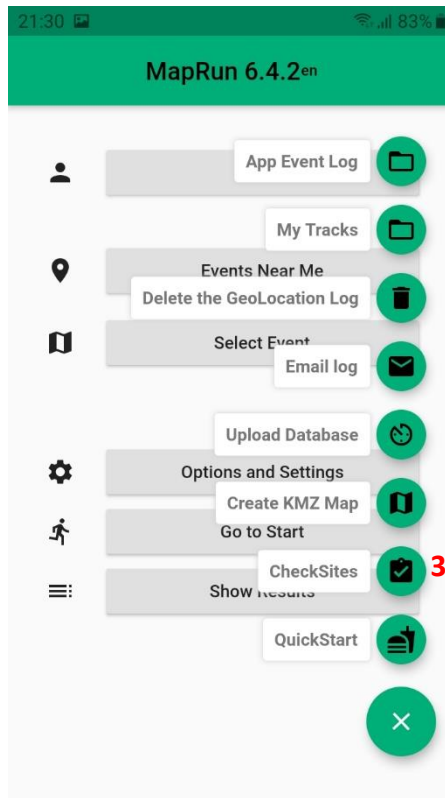

How to download MapRun Check Sites course and start timing

Each control registers with a beep/vibration and the 'Punched' number goes up. When you pass through the Finish, timing stops and you'll get a notification. You can upload your time/splits manually to MapRun servers and also Strava.