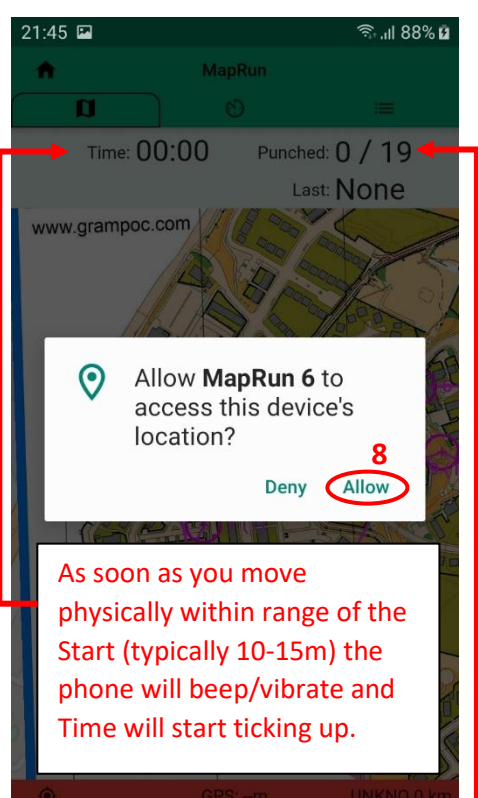

How to download MapRun Check Sites course and start timing

Each control registers with a beep/vibration and the 'Punched' number goes up. When you pass through the Finish, timing stops and you'll get a notification. You can upload your time/splits manually to MapRun servers and also Strava.