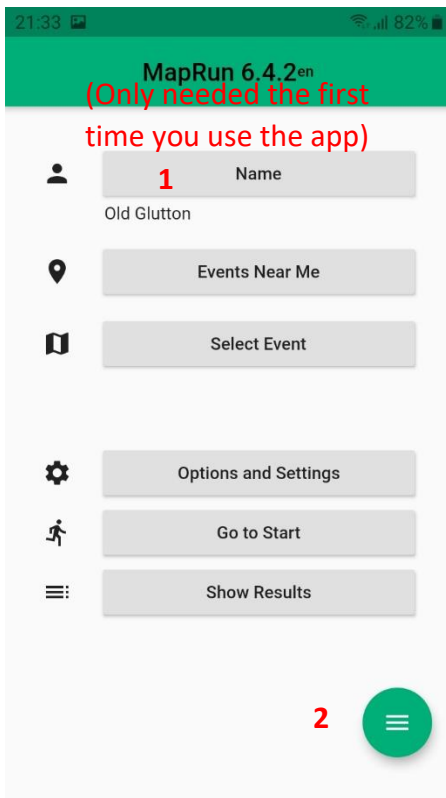

How to download MapRun Check Sites course and start timing

Each control registers with a beep/vibration and the 'Punched' number goes up. When you pass through the Finish, timing stops and you'll get a notification. You can upload your time/splits manually to MapRun servers and also Strava.