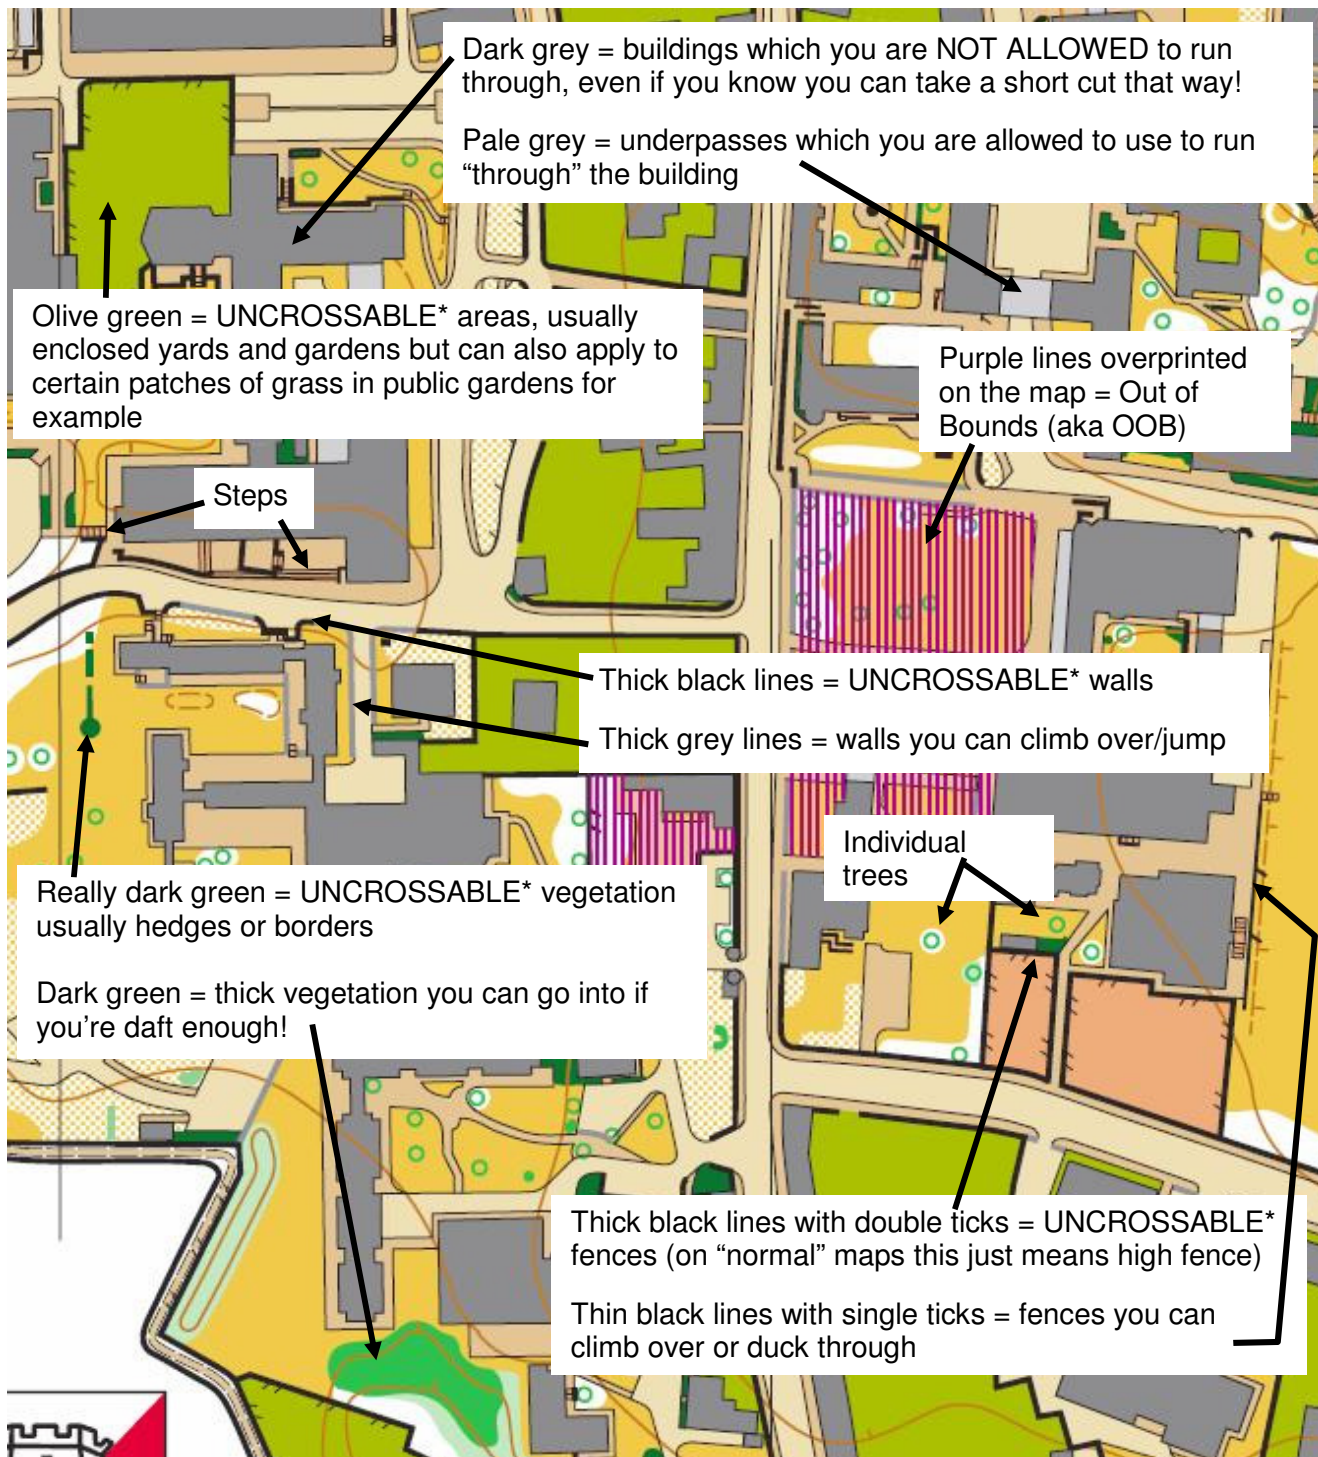

ISSOM (AKA SPRINT) MAPS vs ISOM (AKA NORMAL) MAPS

Here are a few important things you should know about the colours and symbols on Sprint maps compared to those found on “normal” maps.....

*In all cases, **UNCROSSABLE** means **NOT ALLOWED** because we don’t have permission to do so from the owners, not because we think you’re too wimpy to manage it physically!