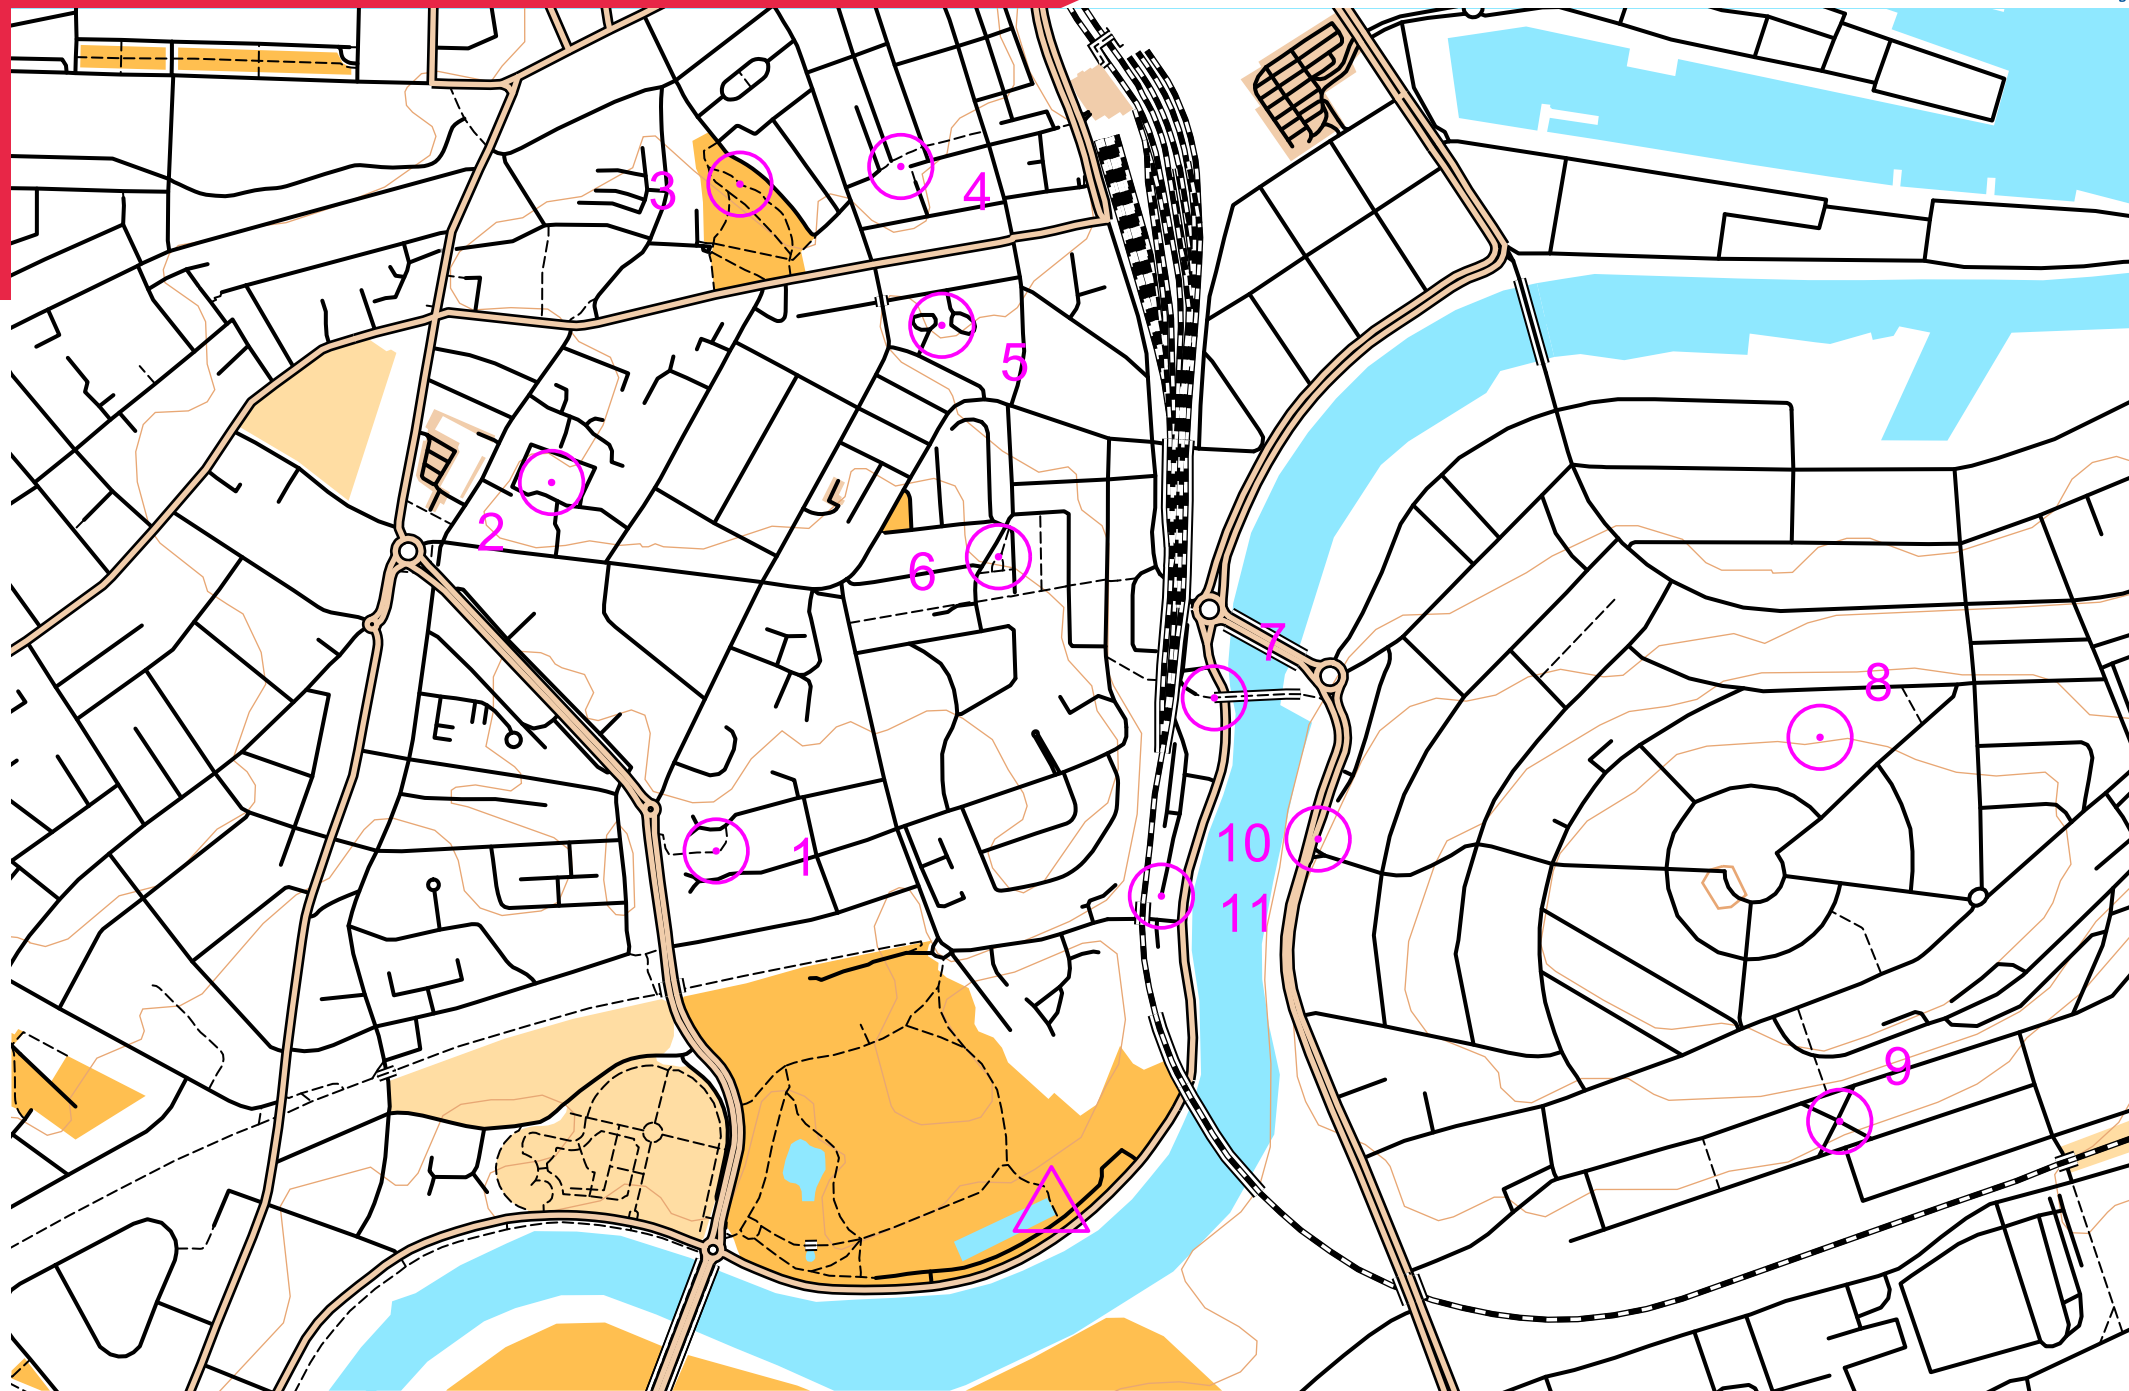

# FERRYHILL TORRY STREET 0

scale 1:10000, contours 10m  
500m

Map data (c) OpenStreetMap and available under the Open Database Licence.  
Contains Ordnance Survey data (c) Crown copyright & database right 2013.  
To produce your own map visit <http://oobrien.com/oom/>