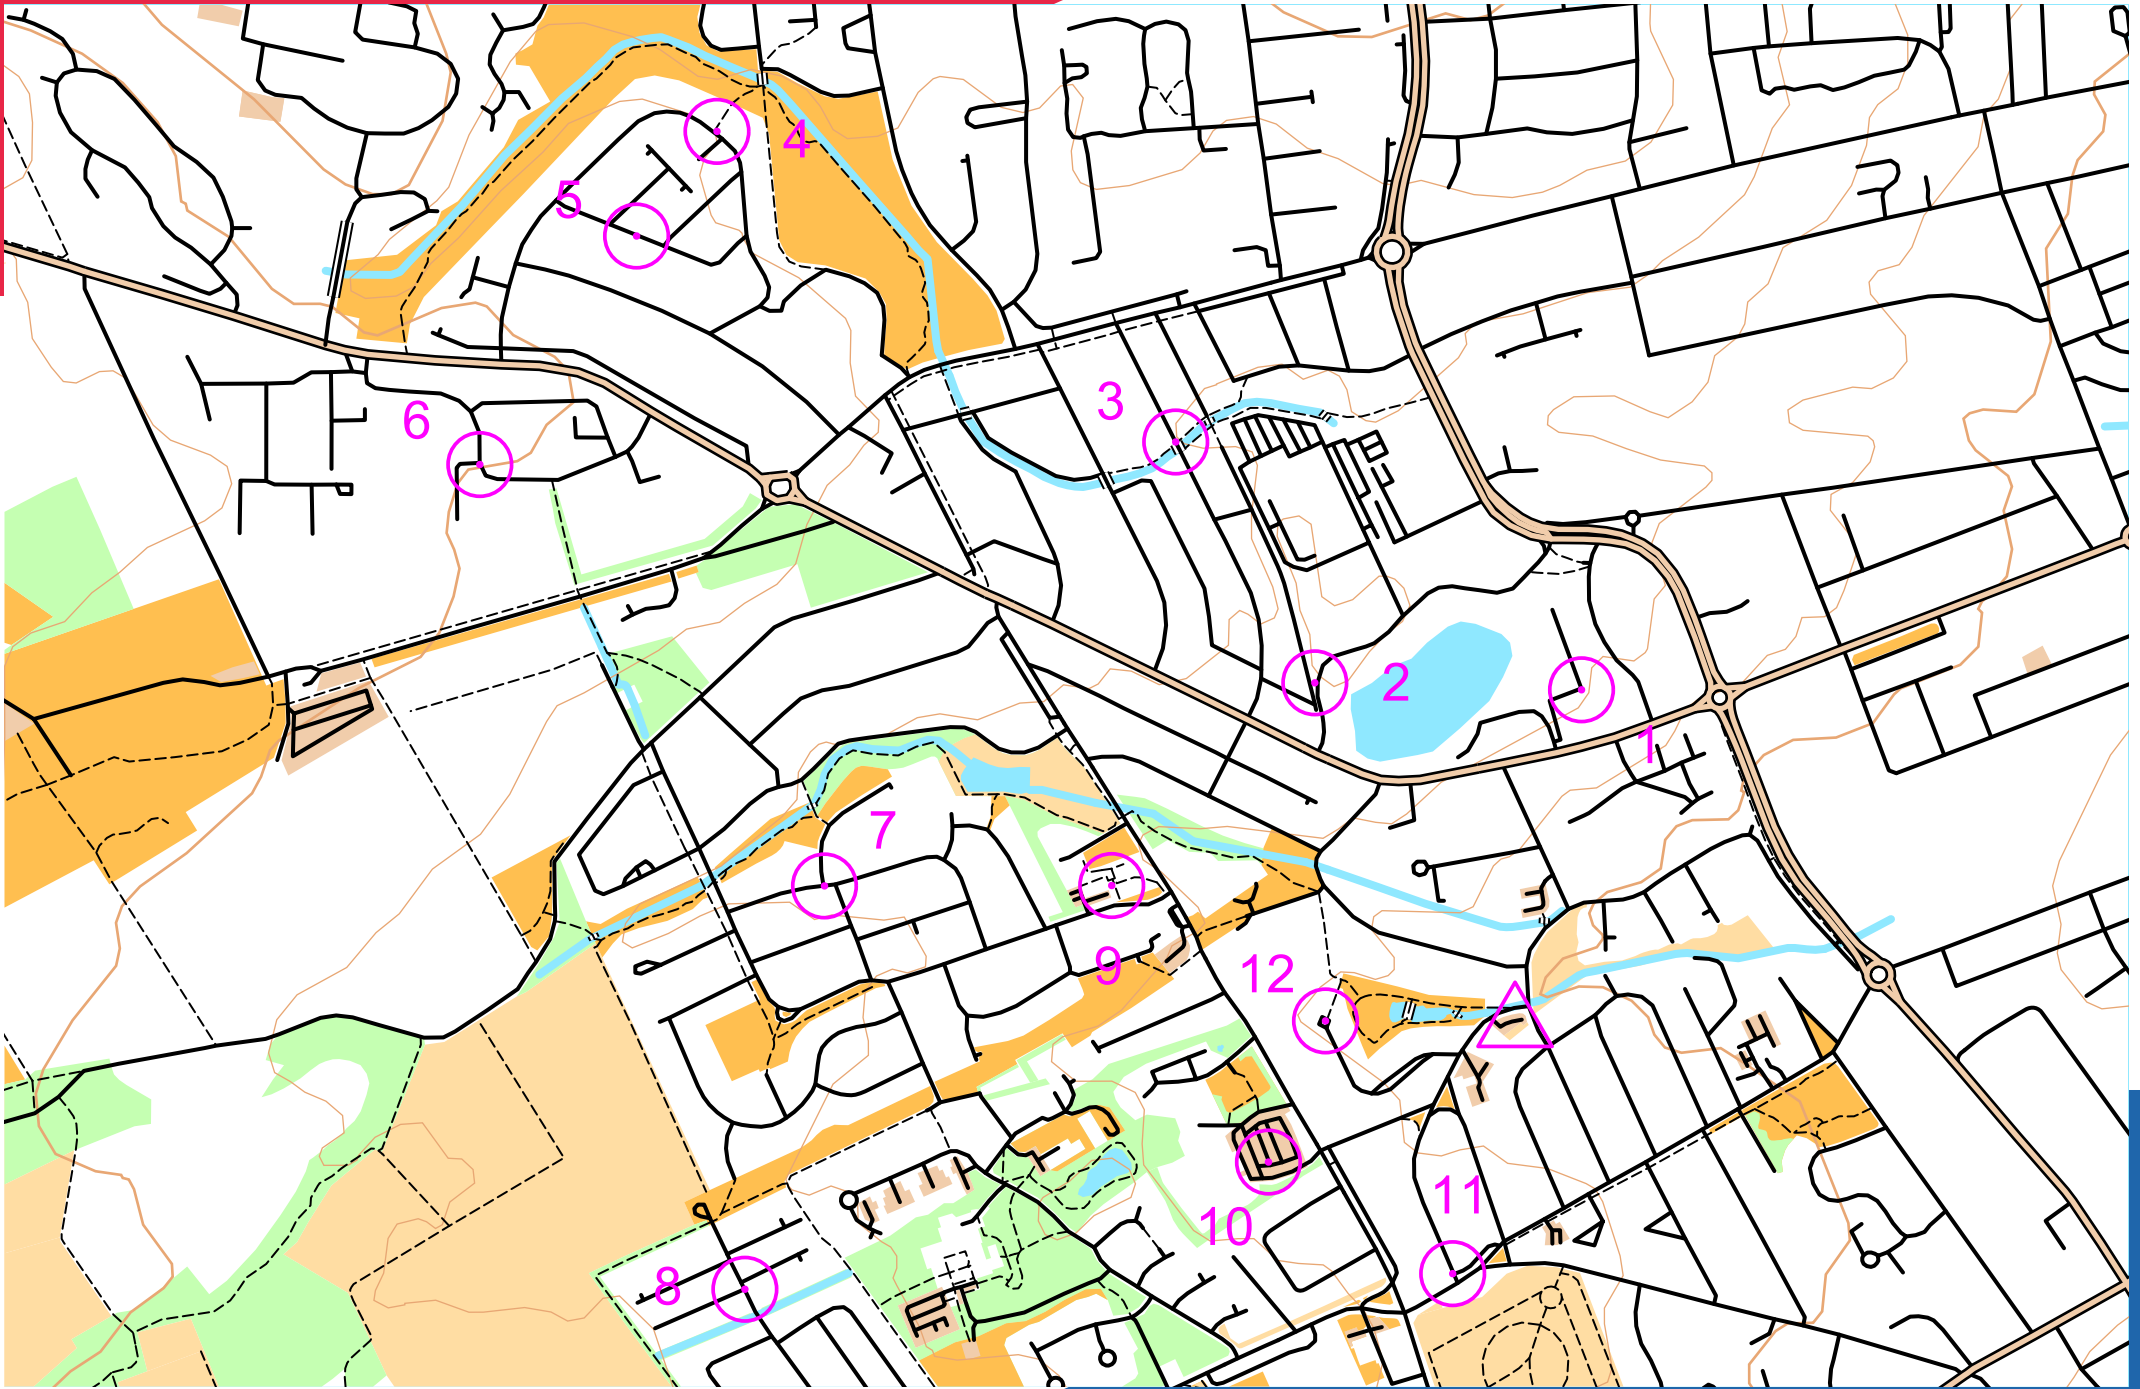

OPENORIENTEERINGMAP

scale 1:10000, contours 10m
500m

Map data (c) OpenStreetMap and available under the Open Database Licence.
Contains Ordnance Survey data (c) Crown copyright & database right 2013.
To produce your own map visit <http://oobrien.com/oom/>